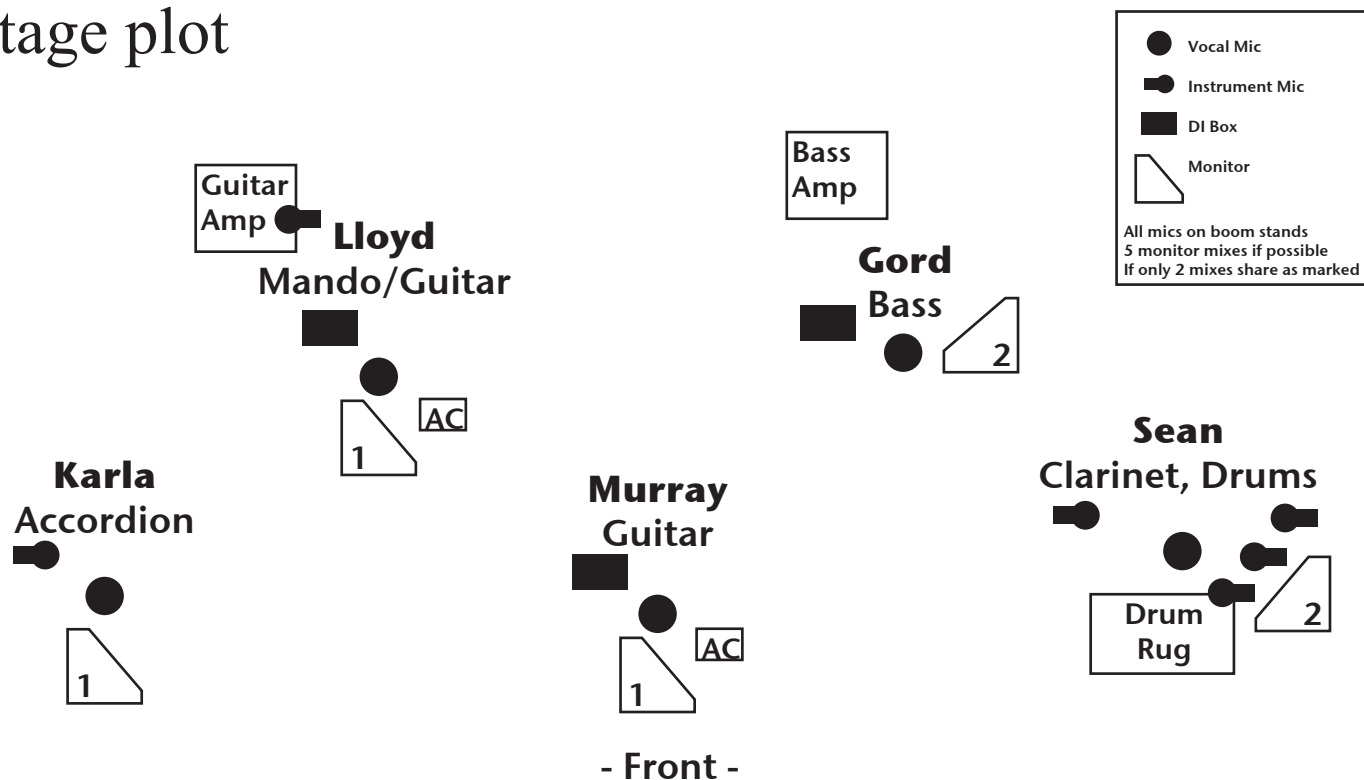

stage plot

equipment list

1	Karla	Vocal	mic	SM58 or better
2	Lloyd	Vocal	mic	SM58 or better
3	Murray	Vocal	mic	SM58 or better
4	Gord	Vocal	mic	SM58 or better
5	Sean	Vocal	mic	SM58 or better
6	Karla	Accordion	line	xlr w/ phantom for clip-on we provide
7	Lloyd	Mandolin	line	J48 or similar active DI
8	Lloyd	Elec Guitar	amp mic	SM57 or similar
9	Murray	Guitar	guitar amp	Fender amp (Deluxe, Blues Junior, etc) no solid state
10	Sean	Clarinet	DI	J48 or similar active DI
11	Gord	Bass	mic	AKG C535 or similar condenser
			DI	active DI -or- xlr for direct from amp
			bass amp	Gallien-Krueger 4x10 or similar
12	Sean	Kick	mic	AKG D112 or equivalent
13	Sean	Snare	mic	SM57 or similar
14	Sean	Overhead	mic	SM81 or similar condenser
		drum set		three piece jazz drumset